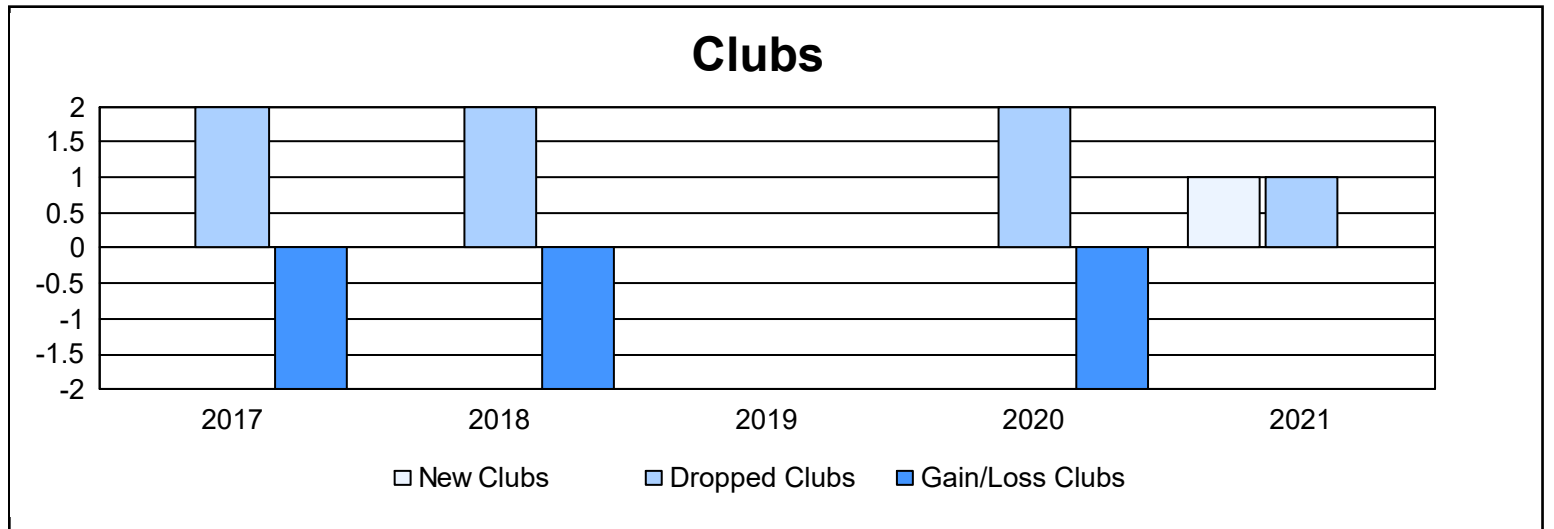

Year	New Clubs	Dropped Clubs	Gain/ Loss Clubs	New Members	Charter Members	Reinstate Members	Transfer Members	Total Member Added	Total Members Dropped	Gain/ Loss Members
2016-2017	0	2	-2	124	0	2	5	131	180	-49
2017-2018	0	2	-2	84	0	8	3	95	166	-71
2018-2019	0	0	0	117	0	3	5	125	111	14
2019-2020	0	2	-2	61	1	14	16	92	163	-71
2020-2021	1	1	0	46	27	8	4	85	115	-30
Average	0	1	-1	86	6	7	7	106	147	-41

Membership Composition June 2021 Cumulative

Gender Composition June 2021 Cumulative