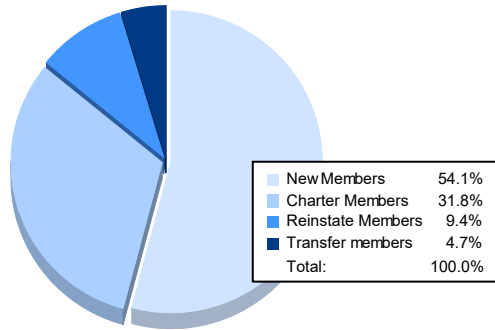

Year	New Clubs	Dropped Clubs	Gain/ Loss Clubs	New Members	Charter Members	Reinstate Members	Transfer Members	Total Member Added	Total Members Dropped	Gain/ Loss Members
2016-2017	0	2	-2	124	0	2	5	131	180	-49
2017-2018	0	2	-2	84	0	8	3	95	166	-71
2018-2019	0	0	0	117	0	3	5	125	111	14
2019-2020	0	2	-2	61	1	14	16	92	163	-71
2020-2021	1	1	0	46	27	8	4	85	115	-30
Average	0	1	-1	86	6	7	7	106	147	-41

Membership Composition June 2021 Cumulative

Gender Composition June 2021 Cumulative